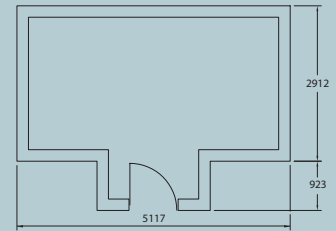

The three new designs are all named after celebrated National Trust gardens.

The Tatton

The Wimpole

The Cliveden

To find out more about our National Trust Greenhouses visit our website www.alitex.co.uk or call one of our greenhouse experts on 01730 826900.