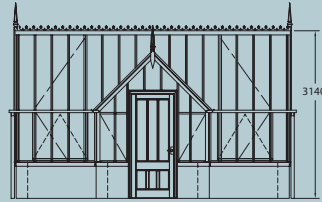

The three new designs are all named after celebrated National Trust gardens.

The Tatton

The Wimpole

The Cliveden

To find out more about our National Trust Greenhouses visit our website www.alitex.co.uk or call one of our greenhouse experts on 01730 826900.