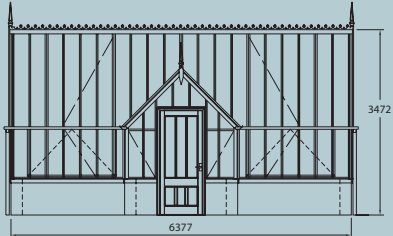

The Cliveden

Solid panelled door in Greensand