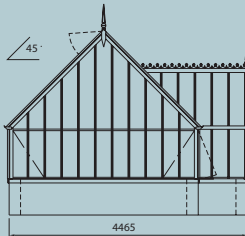

The Cliveden

Solid panelled door in Greensand