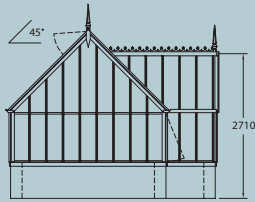

The three new designs are all named after celebrated National Trust gardens.

The Tatton

The Wimpole

The Cliveden

To find out more about our National Trust Greenhouses visit our website www.alitex.co.uk or call one of our greenhouse experts on 01730 826900.