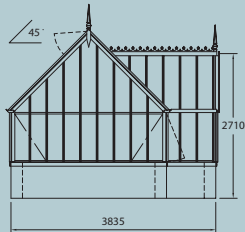

The Wimpole